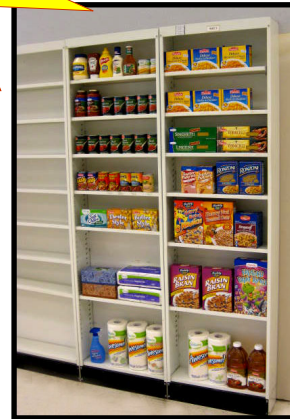

Pharmacy Shelving Makes GREAT PANTRY SHELVING!

It's also GREAT for your Media Room, Craft Room, Office, Art Studio, Home Theater, Garden Shed, more!

Get Organized AND \$AVE!

Pharmacy shelving from drug store fixture liquidations makes GREAT pantry shelving in your home! The shallow depth shelves are the PERFECT size to store, display and easily access canned or boxed goods, and soda or salad dressing bottles, without getting "lost in the back" (like with standard depth shelves). And why buy high-priced, hard-to-find pantry shelving from retail stores, when you can buy used pharmacy shelving for a fraction of the cost at store fixture liquidations across the USA? Buy used and save BIG, and you'll have even MORE money left over to STOCK your pantry shelves!